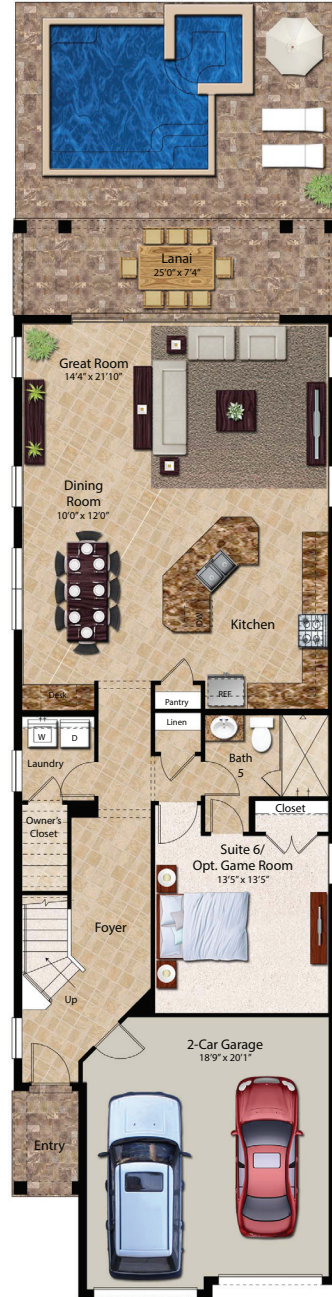

ST. MARTIN FLOORPLAN

3232 SQ. FT.
 6 Bedrooms
 5 Bathrooms
 Game Room

1ST FLOOR

2ND FLOOR

407.396.9000 | EncoreResortHomes.com

REQUIRES 40 FT. HOMESITE

All amenities, features, facilities and fees described herein are proposed based upon current development plans, which plans are subject to change without notice, and there is no guarantee that said amenities, features and facilities will be provided, or, if provided, will be of the same type, size or nature as described. These materials are not intended to and shall not constitute an offer to sell nor a solicitation of offers to buy or lease real estate at Encore Resort Homes at Reunion by residents of Connecticut, New York, New Jersey and in any jurisdiction where prior registration, license or advance qualification is required but not yet completed or where otherwise prohibited by law. Void where prohibited by law.

Renderings contained herein are based on the current development plans, are conceptual only, and are for the convenience of reference. They should not be relied upon as representations, express or implied, of the final detail, and are subject to change without notice.